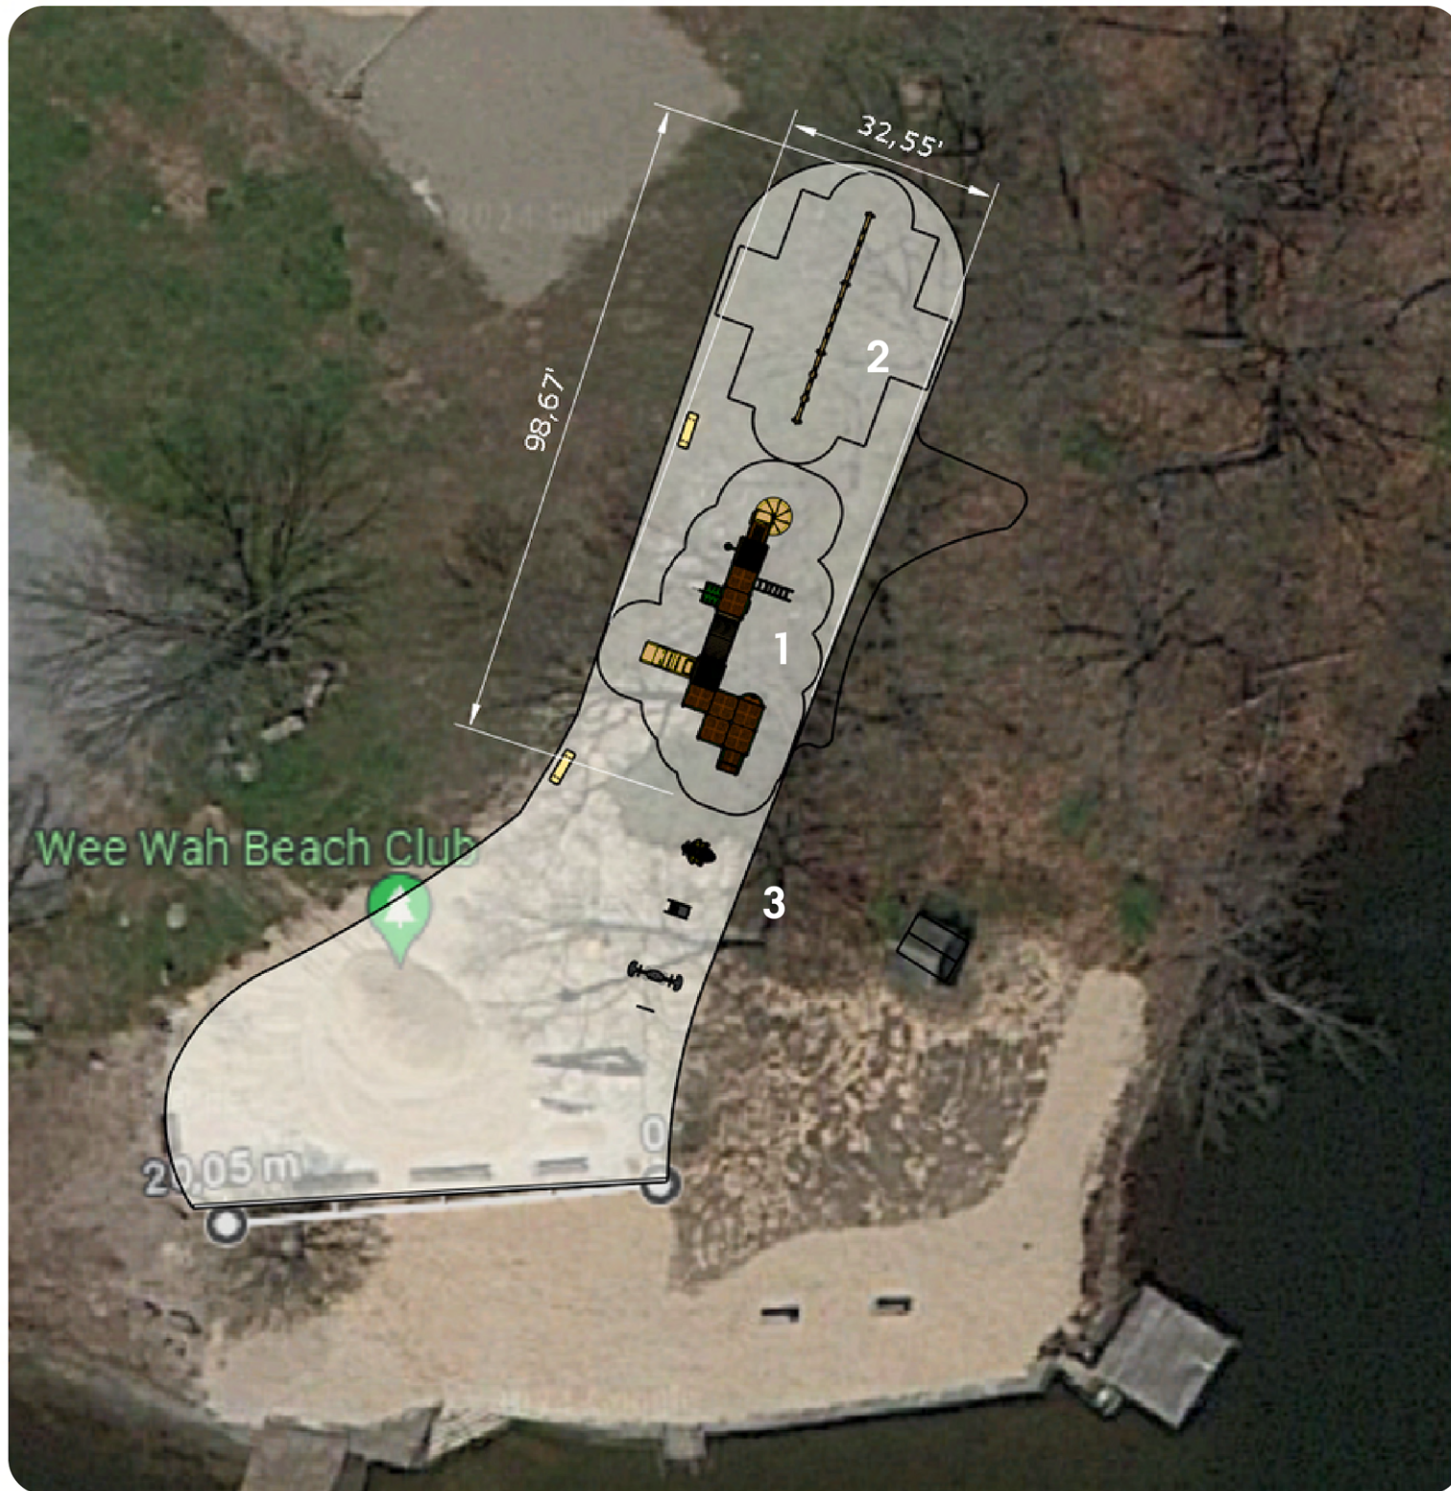

PLAY KIDS AREA

Wee Wah Beach Club Play Area
Tuxedo Park

Designed by:
Little Place
Ewa Hermanowska-Wnuk

Playground Equipment :
Columbia Cascade Company

Wee Wah Beach Club Play Area

Tuxedo Park

Phase 1

1. TimberForm 4855-TF-M

2. Tree Bay Swing 1563-6

3. Reuse seesaw,
bumble bee and frog spring toys

Wee Wah Beach Club Play Area

Tuxedo Park

Phase 2

1. Embankment Slide Chute Stainless Steel

1. Embankment Curved Slide Chute

3. Embankment Log Ladder™

4. Embankment Full-Round Steppers™